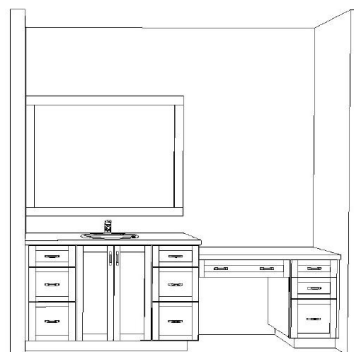

36" Thermador Gas Range
Stainless Steel

MICROWAVE

24" Thermador MicroDrawer
Stainless Steel

HOOD INSERT

33" XO Insert

DISHWASHER

24" Thermador
Stainless Steel
Panel Ready

BEVERAGE FRIDGE

24" XO

PRIMARY BATH

CABINETY
Avalon - White

VANITY LAYOUT

MAKEUP VANITY LAYOUT

COUNTERTOP
Emerstone Borghini Quartz

FAUCET
Kohler - Widespread

SHOWER ENCLOSURE
Frameless