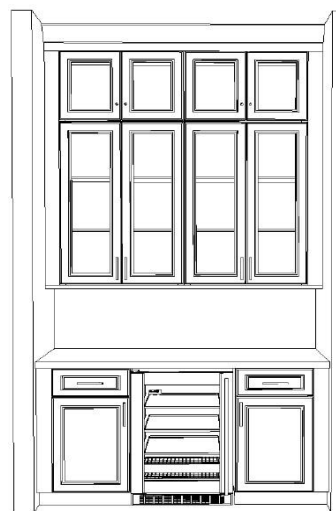

COUNTERTOP – BUTLER'S
Emerstone – D'Oro

CABINETRY – BUTLER'S
Rittenhouse

BUTLER'S LAYOUT

BUTLER'S PENDANT
Polished Nickel

APPLIANCES

REFRIGERATOR

42" Thermador French Door
Bottom Freezer
Panel Ready

RANGE