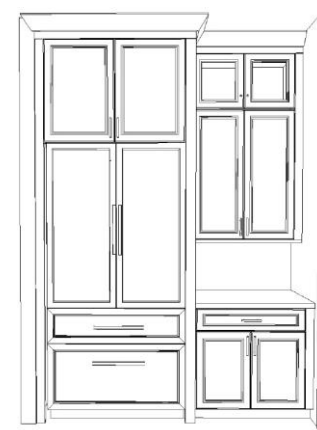

Rose Glenn • 104 Palmetto Lane • Design Book

**BENTLEY
HOMES**
— EST. 1974 —

KITCHEN

CABINETRY – PERIMETER
Rittenhouse - White

CABINETRY – ISLAND
Rittenhouse - Sand

CABINETRY LAYOUT

COUNTERTOP
Emerstone – D'Oro