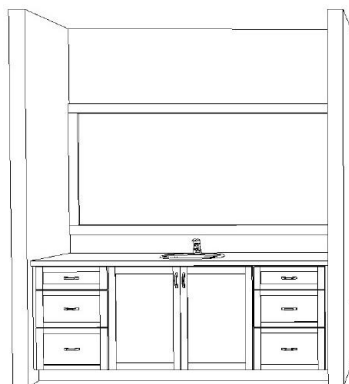

VANITY LAYOUT